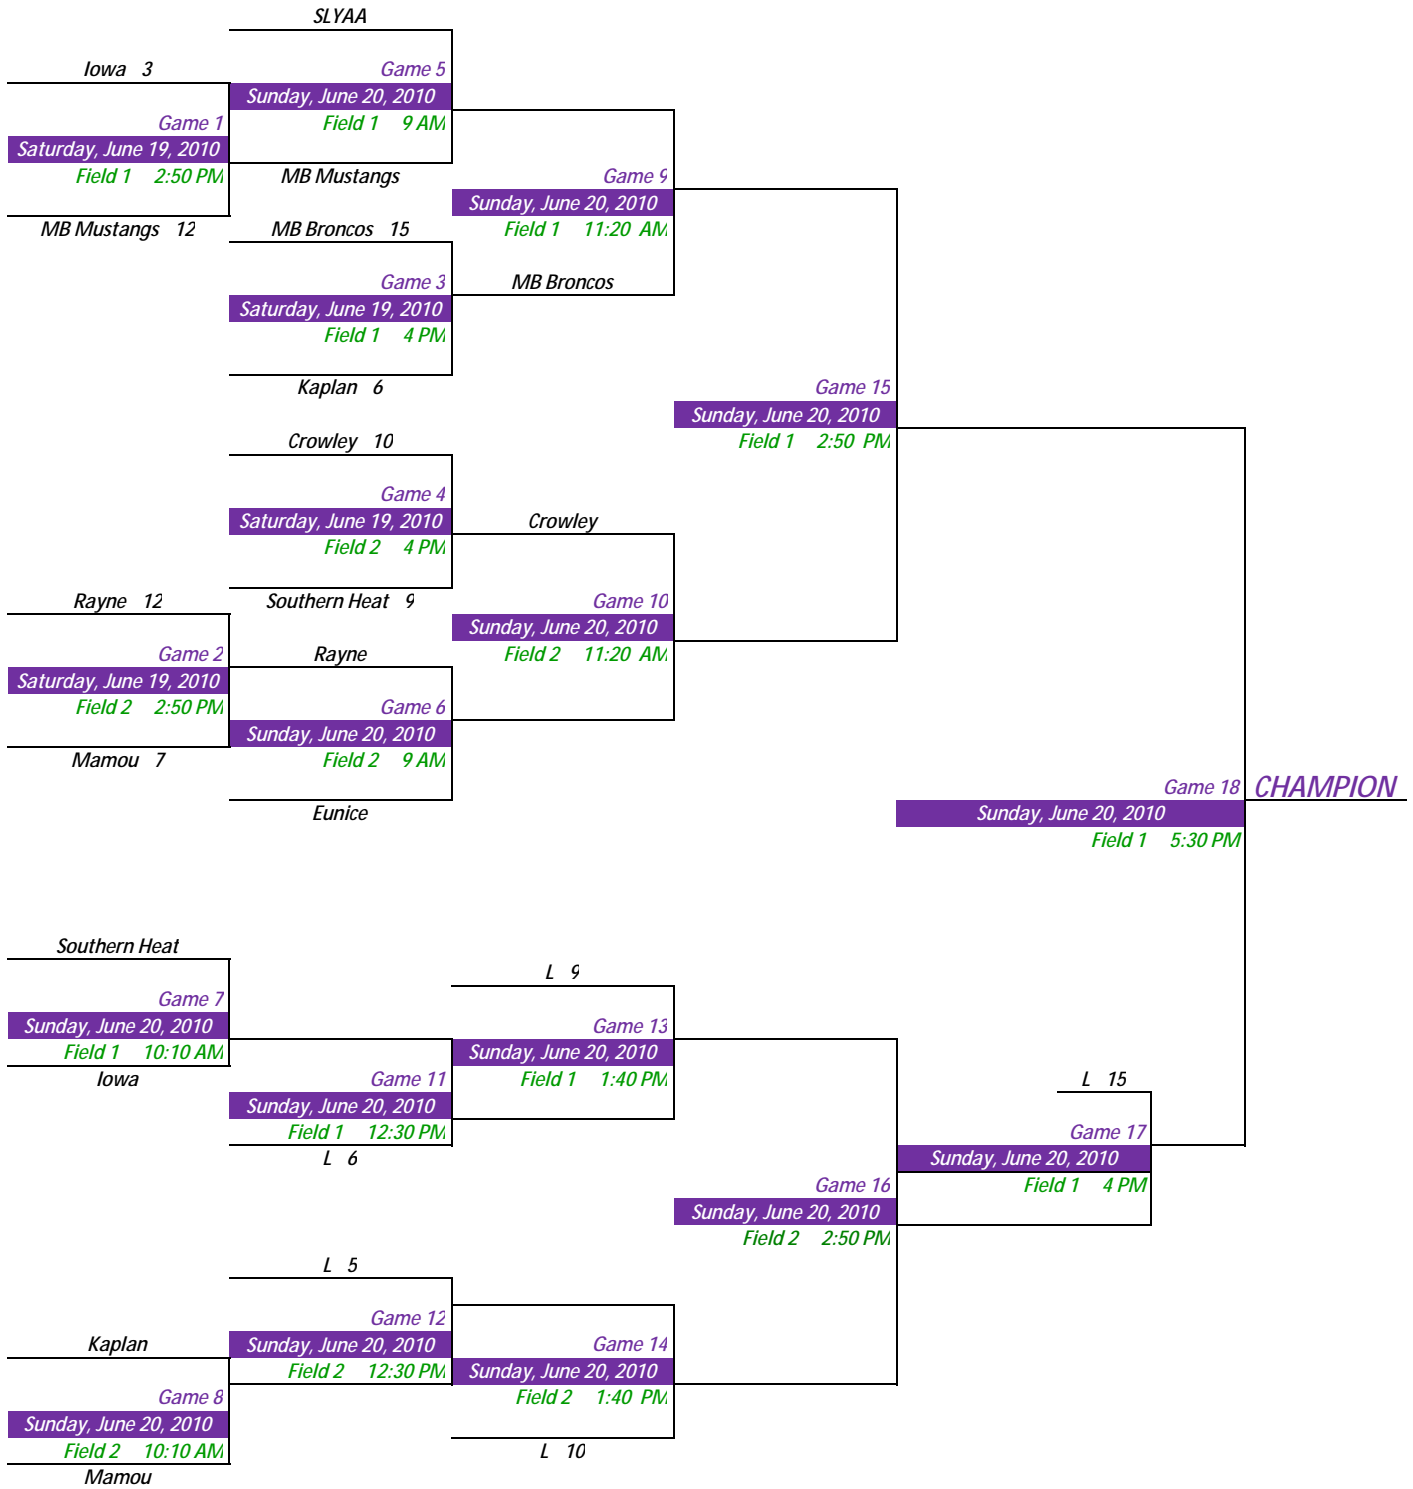

TAILTWISTER CLASSIC PINTO CHAMPIONSHIP BRACKET

TAILTWISTER CLASSIC MUSTANG CHAMPIONSHIP BRACKET