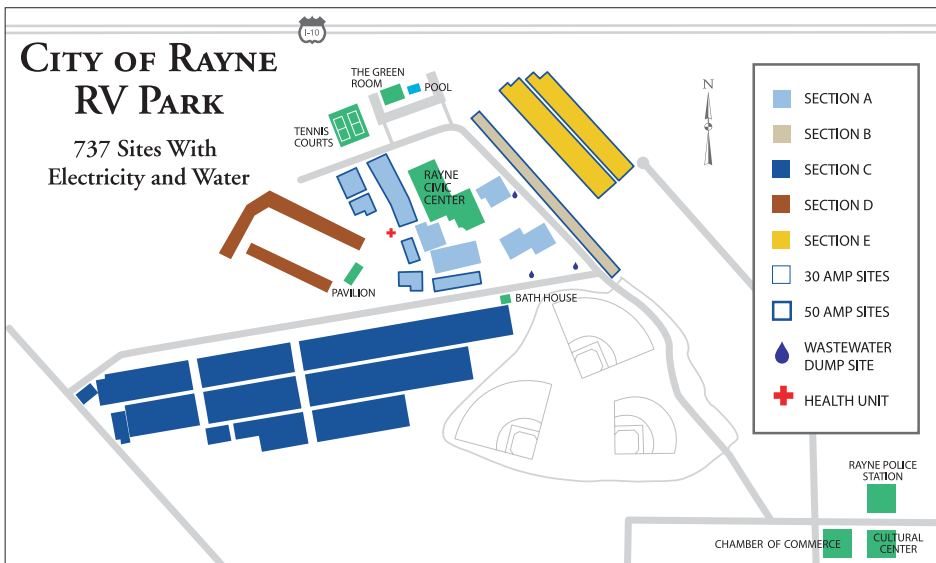

ACCOMMODATIONS

The RV Park features 737 sites with water and electricity.