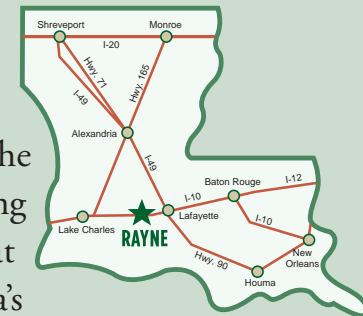

CITY OF RAYNE RV PARK

Welcome to the City of Rayne RV Park! We're conveniently located just off Interstate 10 in the heart of Cajun Country and we're known for our warm hospitality and quality service. • The park, adjacent to the 20,000-square-foot City of Rayne Civic Center, contains more than 700 RV sites. The City of Rayne is a thriving community with great restaurants, one of America's last remaining five-and-ten-cent stores, friendly residents and a relaxing, small-town atmosphere. We offer customized planning to make your event a success, every time.

CITY OF RAYNE
801 The Boulevard • P.O. Box 69
Rayne, Louisiana 70578
(337)334-3121 Fax (337)334-6607
www.rayne.org
Frog Capital of the World

SITE LOCATION

The City of Rayne RV Park, located just fifteen miles west of urban Lafayette, Louisiana, offers easy access from Interstate 10.

- Fire and police stations located adjacent to site
- Local ambulance service station nearby — helicopter transport also available
- Medical facility within five-mile radius.

The City of Rayne RV Park is uniquely suited to meet your needs, offering dependable and professional service from people who care. Call on us — we’re ready to serve you.